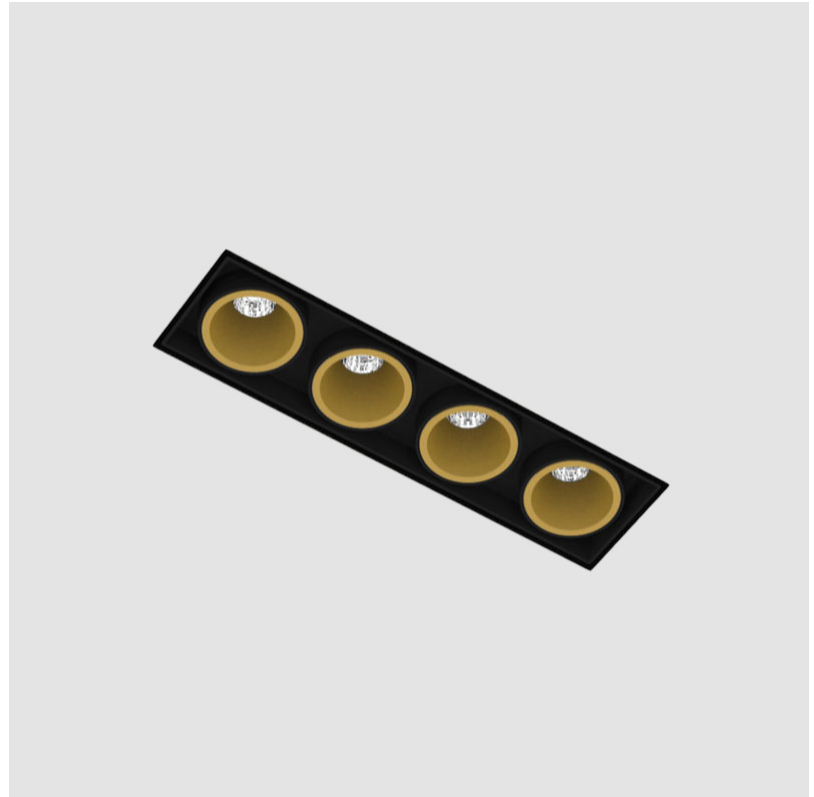

Holder Finish: WHI / BLK
Fixture Material: Aluminum Die Cast
Cut-out Measurements: 142mm / 5 9/16" x 42mm / 1 5/8"
Upon Request: Unique Ceiling Thickness

ELECTRICAL

Lamp Type: LED (Zhaga Standard)
Input Wattage (W): 14.3
Total Output Wattage (W): 13.3
Dimming: Tri-Mode (Non-Dimming and Phase Dimming (120Vac only) and 0-10V Dimming)
Driver Included: No
Driver Location: Recessed Housing
Driver Type: Constant Current - Universal
Driver Class: Class 2
Housing: See components
Input Voltage (V): 120 - 277
Constant Current (MA): 1050

LED

Number of LEDs: 4
Color Temperature (°K): 2700 / 3000 / 3500 / 4000
Max. Delivered Lumen (lm): 750 / 850 / 862 / 880
CRI: >90 CRI
Lamp Life (hrs): 50000
Upon Request: Special Color Temperature

OPTICAL

Reflector: 8 / 14 / 34
Upon Request: Special Beam Angles

RATINGS AND CERTIFICATIONS

Certified By: CSA Certified to UL and CSA Standards
Zaneen Lighting Inc. © 2024, 11801-306-1389, 1-416-247-9389, www.zaneen.com

For international specifications by adding 'INT' at the end of the existing Model #. For assistance on 'custom' specifications, contact zteam@zaneen.com. In a constant effort to supply the best product, we reserve the right to change specifications or materials without notice. The most recent specification sheets are found at zaneen.com