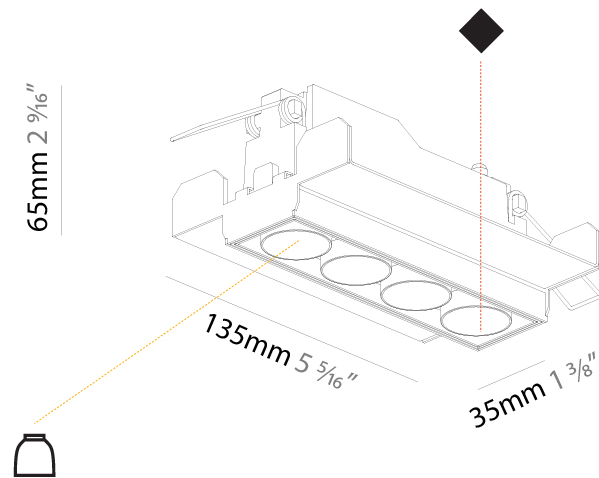

Holder Finish: WHI / BLK
Fixture Material: Aluminum Die Cast
Cut-out Measurements: 142mm / 5 9/16" x 42mm / 1 5/8"
Upon Request: Unique Ceiling Thickness

ELECTRICAL

Lamp Type: LED (Zhaga Standard)
Input Wattage (W): 14.3
Total Output Wattage (W): 13.3
Dimming: Tri-Mode (Non-Dimming and Phase Dimming (120Vac only) and 0-10V Dimming)
Driver Included: No
Driver Location: Recessed Housing
Driver Type: Constant Current - Universal
Driver Class: Class 2
Housing: See components
Input Voltage (V): 120 - 277
Constant Current (MA): 1050

LED

Number of LEDs: 4
Color Temperature (°K): 2700 / 3000 / 3500 / 4000
Max. Delivered Lumen (lm): 750 / 850 / 862 / 880
CRI: >90 CRI
Lamp Life (hrs): 50000
Upon Request: Special Color Temperature

OPTICAL

Reflector: 8 / 14 / 34
Upon Request: Special Beam Angles

RATINGS AND CERTIFICATIONS

Certified By: CSA Certified to UL and CSA Standards
Zaneen Lighting Inc. © 2024, 11801-306-1389, 1-416-247-9389, www.zaneen.com

For international specifications by adding 'INT' at the end of the existing Model #. For assistance on 'custom' specifications, contact zteam@zaneen.com. In a constant effort to supply the best product, we reserve the right to change specifications or materials without notice. The most recent specification sheets are found at zaneen.com