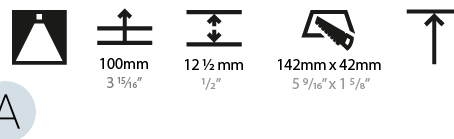

Holder Finish: WHI / BLK
Fixture Material: Aluminum Die Cast
Cut-out Measurements: 142mm / 5 9/16" x 42mm / 1 5/8"
Upon Request: Unique Ceiling Thickness

ELECTRICAL

Lamp Type: LED (Zhaga Standard)
Input Wattage (W): 14.3
Total Output Wattage (W): 13.3
Dimming: Tri-Mode (Non-Dimming and Phase Dimming (120Vac only) and 0-10V Dimming)
Driver Included: No
Driver Location: Recessed Housing
Driver Type: Constant Current - Universal
Driver Class: Class 2
Housing: See components
Input Voltage (V): 120 - 277
Constant Current (MA): 1050

LED

Number of LEDs: 4
Color Temperature (°K): 2700 / 3000 / 3500 / 4000
Max. Delivered Lumen (lm): 750 / 850 / 862 / 880
CRI: >90 CRI
Lamp Life (hrs): 50000
Upon Request: Special Color Temperature

OPTICAL

Reflector: 8 / 14 / 34
Upon Request: Special Beam Angles

RATINGS AND CERTIFICATIONS

Certified By: CSA Certified to UL and CSA Standards
Zaneen Lighting Inc. © 2024, 11801-306-1389, 1-416-247-9389, www.zaneen.com

For international specifications by adding 'INT' at the end of the existing Model #. For assistance on 'custom' specifications, contact zteam@zaneen.com. In a constant effort to supply the best product, we reserve the right to change specifications or materials without notice. The most recent specification sheets are found at zaneen.com