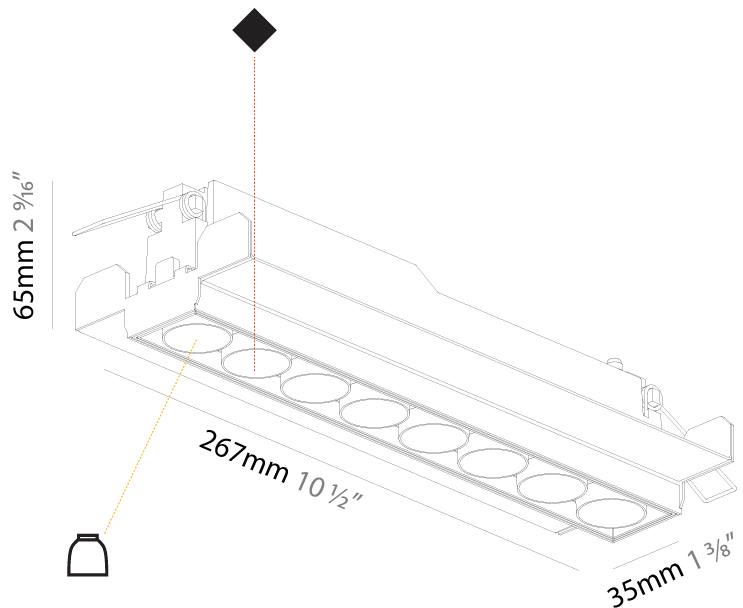

Fixture Finish: SSR / BKV / CWI / CRY / HAB / LAG / UFT / ITA / RUA / RUR / MIC / FTG / MYG / TWT / LOD / PUS / FRO / FUP / KIA / POP / BLS / SPG / MEY / GOH / GUM / CHC / COM / ABZ / JAG / OBR / MOS / ROR

Holder Finish: WHI / BLK

Fixture Material: Aluminum Die Cast

Cut-out Measurements: 273mm / 10 3/4" x 42mm / 1 5/8"

Upon Request: Unique Ceiling Thickness

ELECTRICAL

Lamp Type: LED (Zhaga Standard)
Input Wattage (W): 27
Total Output Wattage (W): 25.9
Dimming: Tri-Mode (Non-Dimming and Phase Dimming (120Vac only) and 0-10V Dimming)
Driver Included: No
Driver Location: Remote
Driver Type: Constant Current - Universal
Driver Class: Class 2
Input Voltage (V): 120 - 277
Constant Current (MA): 1050

LED

Number of LEDs: 8
Color Temperature (*K): 2700 / 3000 / 3500 / 4000
Max. Delivered Lumen (lm): MAX. 1561 / 1685 / 1721 / 1756
Nominal Lumen (lm): MAX. 1760 / 1900 / 1940 / 1980
CRI: >90 CRI
Lamp Life (hrs): 50000
Upon Request: Special Color Temperature

OPTICAL

Reflector*: 8 / 14 / 34
Upon Request: Special Beam Angles

RATINGS AND CERTIFICATIONS

Certified By: CSA Certified to UL and CSA Standards

Zaneen Lighting Inc. © 2024. 11800-300-3389, 1-416-247-9389, www.zaneen.com

100mm
3 15/16"

12 1/2 mm
1/2"

272mm x 42mm
10 11/16" x 1 5/8"